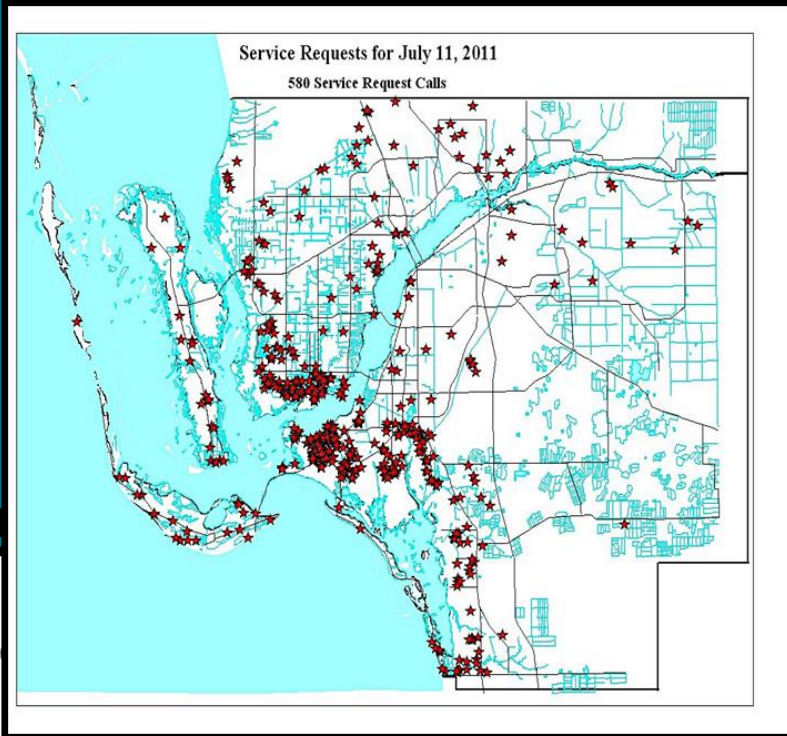

Service Requests

Show treatment areas for date below:
2017 December 7

Clear Fields

House Number

Street

City and State
 FL

ZIP Code

Locate Clear

Service Request

This service request system is only for mosquito service requests; all other concerns such as abandoned pools, bees, no-see-ums etc. should be given by phone to 239 694 2174

Press Esc to return.
Print Friendly

Hits:

LEE Mosquito Control DISTRICT COUNTY Commission

Arbovirus Surveillance

LCMCD monitors for arbovirus transmission using mosquito pools from trap collections and by using sentinel chicken flocks distributed around the county. Click the button below for the latest arbovirus reports from the Florida Dept. of Health.

Arbovirus Report

Areas of Treatment

Request Service

Phone calls and web requests received from Lee County citizens